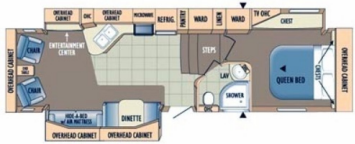

2010 Lexion 325FWSA

LUXURY 5th wheel with a 30' slide
Brand new flooring - it is stunning!

WAS $38,900 | NOW $26,900!

Couples Coach!