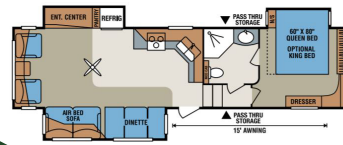

2013 Durango 325SB

Beautiful coach with so much kitchen counter, open living area and 3 slides!

WAS $34,900 | NOW $29,900!