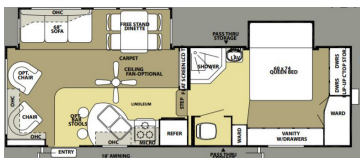

2009 Salem 246RLBS

For 7600 LBS you get a FULL bed slide AND living slide!

WAS $19,900 | NOW $13,900!