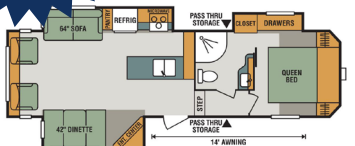

2017 Sportsmen 293RL

3 slides but still only 7900 LBS.
Like new condition.

WAS $36,500 | NOW $31,900!