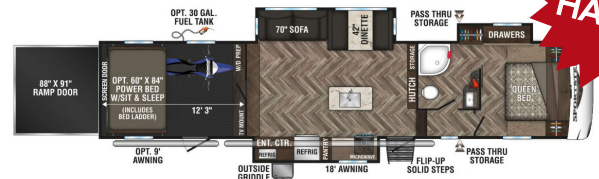

2020 Sportster 363TH12

TOY HAULER!

12 ft. Garage
5500 Watt Generator
2 Power Awnings

WAS $67,900
NOW $59,900 | $221 B/W